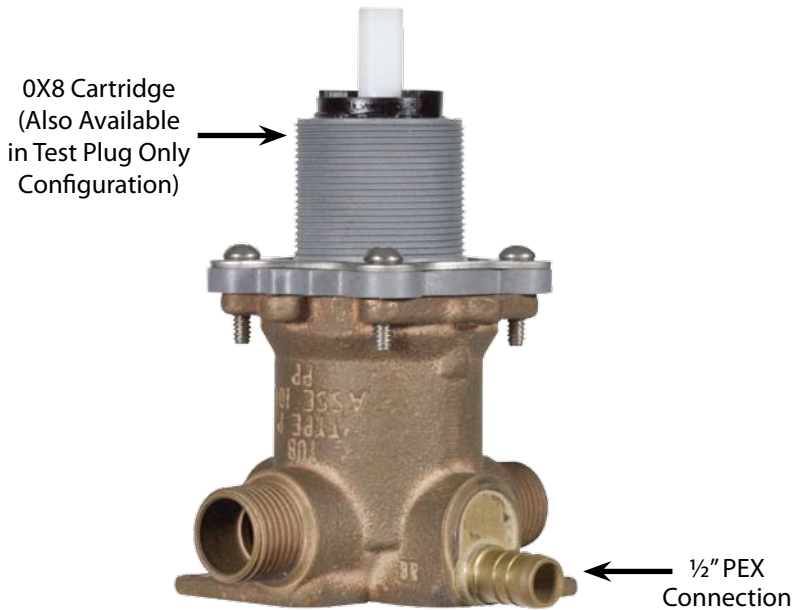

Price Pfister

PEX READY SHOWER VALVE

INTRODUCING

Toll Free Phone 1-800-340-7608

Fax 1-800-668-7030

www.pricepfister.com

PRODUCT HIGHLIGHTS

- Available with Pressure Balance Cartridge Included
- Available with Test Plug Included (Less Cartridge)
- Support Pressure Balance (0X8) and Thermostatic (TX8) Cartridges
- Available With or Without Integral Stops
- Available in Job Pack Quantities Only
- Meets National Standard for 1/2" Crimp Installation
- Same Great Flow Performance (5.5gpm @ 80psi)
- Improves Shower Installation Time

CONFIGURATIONS

SKU	DESCRIPTION	LIST PRICE
JX8-310P	PEX Ready Shower Valve, No Stops, With Cartridge, Job Pack	\$97.00
JX8-340P	PEX Ready Shower Valve, With Stops, With Cartridge, Job Pack	
JV8-310P	PEX Ready Shower Valve, No Stops, Test Plug, Job Pack	\$72.00
JV8-340P	PEX Ready Shower Valve, With Stops, Test Plug, Job Pack	